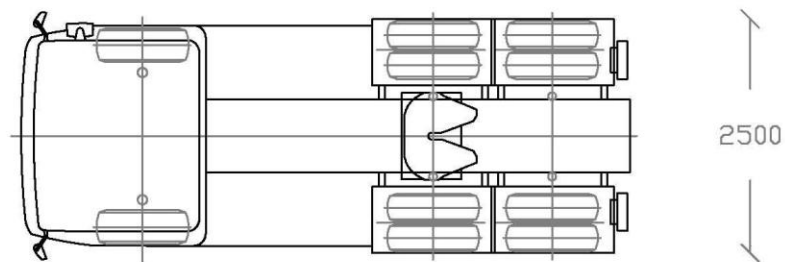

Manufacturer	: MAN
Model	: TGA 33.480
Number of axles	: 3
Axle configuration	: 6x4
Engine power	: 480 HP
GCM	: 155 tons
GVM	: 33 tons
Category	: Truck - Tractor

MAN TGA 33.480

Indicative sketch

Dimensions in
millimetres

Random scale

Created by: KI