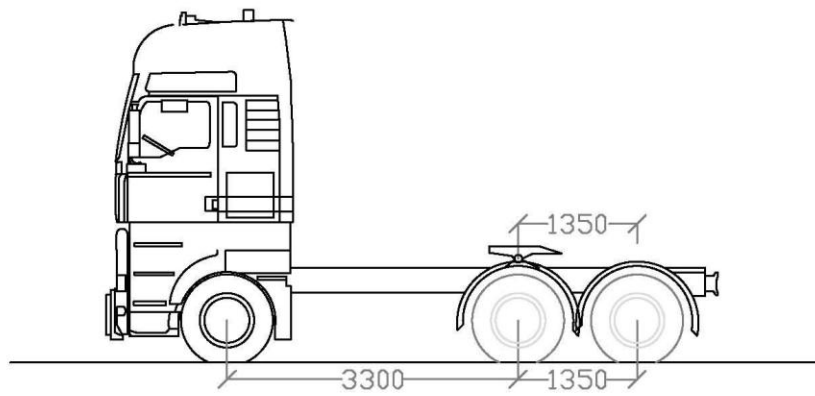

Manufacturer	: MAN
Model	: TGA 33.480
Number of axles	: 3
Axle configuration	: 6x4
Engine power	: 480 HP
GCM	: 155 tons
GVM	: 33 tons
Category	: Truck - Tractor

MAN TGA 33.480

Indicative sketch

Dimensions in
millimetres