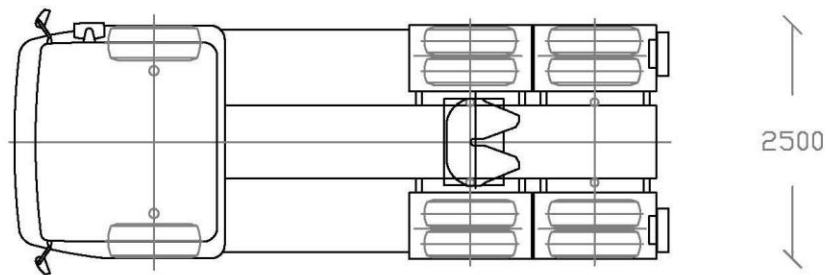

Manufacturer	: MAN
Model	: TGX 33.540
Number of axles	: 3
Axle configuration	: 6x4
Engine power	: 540 HP
GCM	: 90 tons
GVM	: 33 tons
Category	: Truck - Tractor

MAN TGX 33.540

Indicative sketch

Dimensions in
millimetres

Random scale

Created by: KI