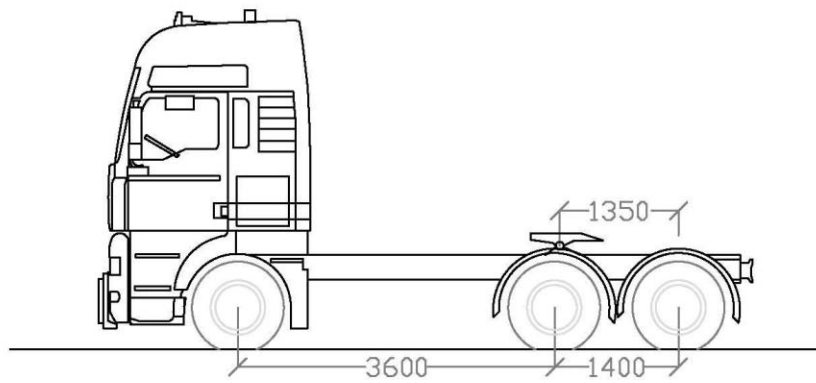

Manufacturer	: MAN
Model	: TGX 33.540
Number of axles	: 3
Axle configuration	: 6x4
Engine power	: 540 HP
GCM	: 90 tons
GVM	: 33 tons
Category	: Truck - Tractor

MAN TGX 33.540

Indicative sketch

Dimensions in
millimetres