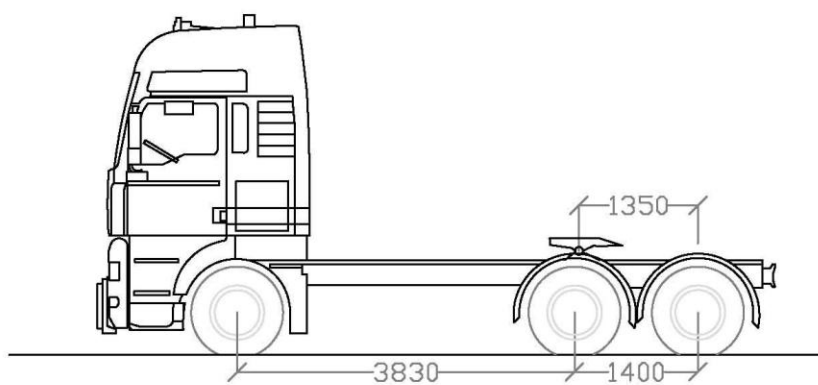

Manufacturer	: MAN
Model	: TGX 33.604
Number of axles	: 3
Axle configuration	: 6x6
Engine power	: 600 HP
GCM	: 350 tons
GVM	: 33 tons
Category	: Truck- Tractor- Torque Converter

MAN 33.604

Indicative sketch

Dimensions in
millimetres

Random scale

Created by: KI