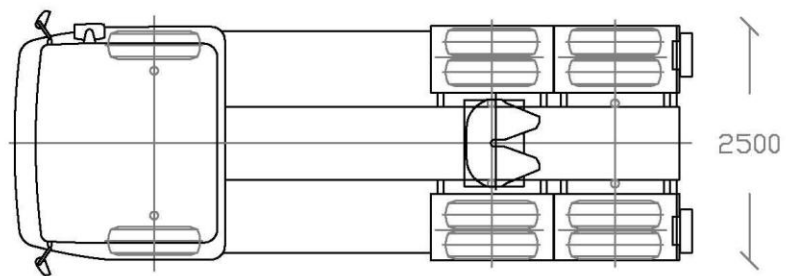

Manufacturer	: MAN
Model	: TGX 33.604
Number of axles	: 3
Axle configuration	: 6x6
Engine power	: 600 HP
GCM	: 350 tons
GVM	: 33 tons
Category	: Truck- Tractor- Torque Converter

MAN 33.604

Indicative sketch

Dimensions in
millimetres

Random scale

Created by: KI