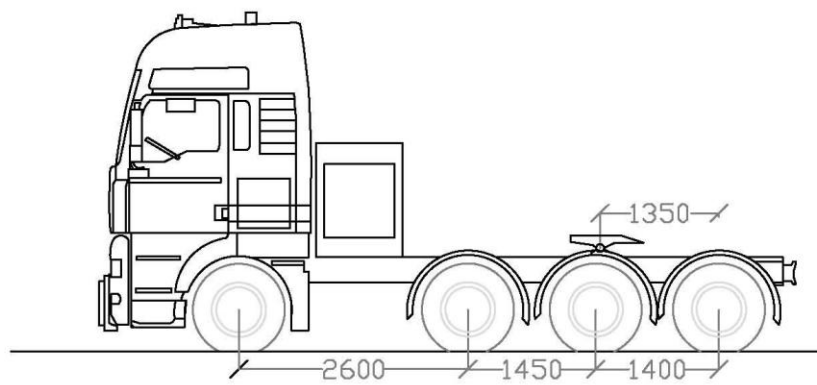

Manufacturer	: MAN
Model	: TGX 41.540
Number of axles	: 4
Axle configuration	: 8x4
Engine power	: 540 HP
GCM	: 160 tons
GVM	: 33 tons
Category	: Truck - Tractor

MAN TGX 41.540

Indicative sketch

Dimensions in
millimetres