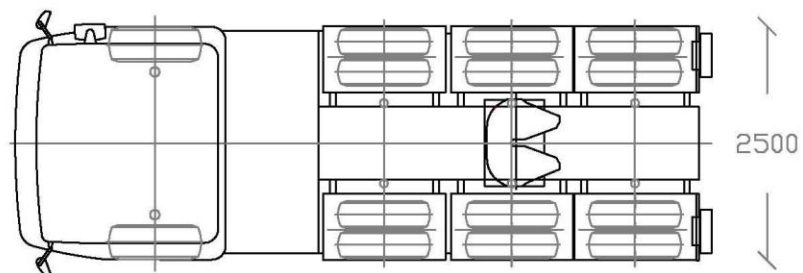

Manufacturer	: MAN
Model	: TGX 41.540
Number of axles	: 4
Axle configuration	: 8x4
Engine power	: 540 HP
GCM	: 160 tons
GVM	: 33 tons
Category	: Truck - Tractor

MAN TGX 41.540

Indicative sketch

Dimensions in
millimetres

Random scale

Created by: KI