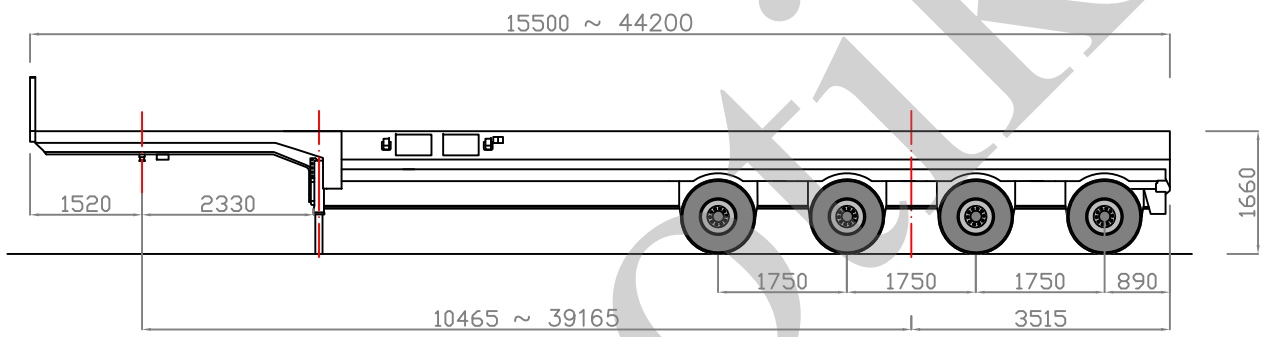

B

C

D

E

F

Nootboom 4-axle flat extendable

Technical note

Manufacturer: Nootboom	Type: Flat extendable
Axes: 4	Tyres: 16
GTM: 65 tons	Payload: 46.52 tons

Dimensions of deck		
Length: 12.80 m - 38.58 m	Width: 2.53 m	Height: 1.66 m

Memo	
Indicative sketch	Random scale
Designed by KI	

1 2 3 4 5 6 7 8