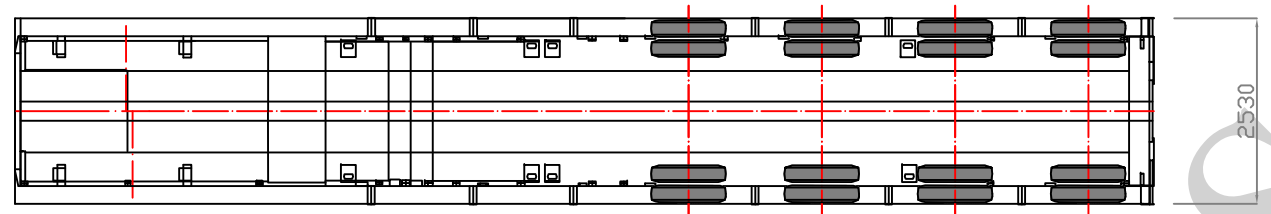

B

C

D

E

F

Nootboom 4-axle flat extendable

Technical note

Manufacturer: Nootboom	Type: Flat extendable
Axes: 4	Tyres: 16
GTM: 65 tons	Payload: 46.52 tons

Dimensions of deck		
Length: 12.80 m - 38.58 m	Width: 2.53 m	Height: 1.66 m

Memo	
Indicative sketch	Random scale
Designed by KI	

1 2 3 4 5 6 7 8