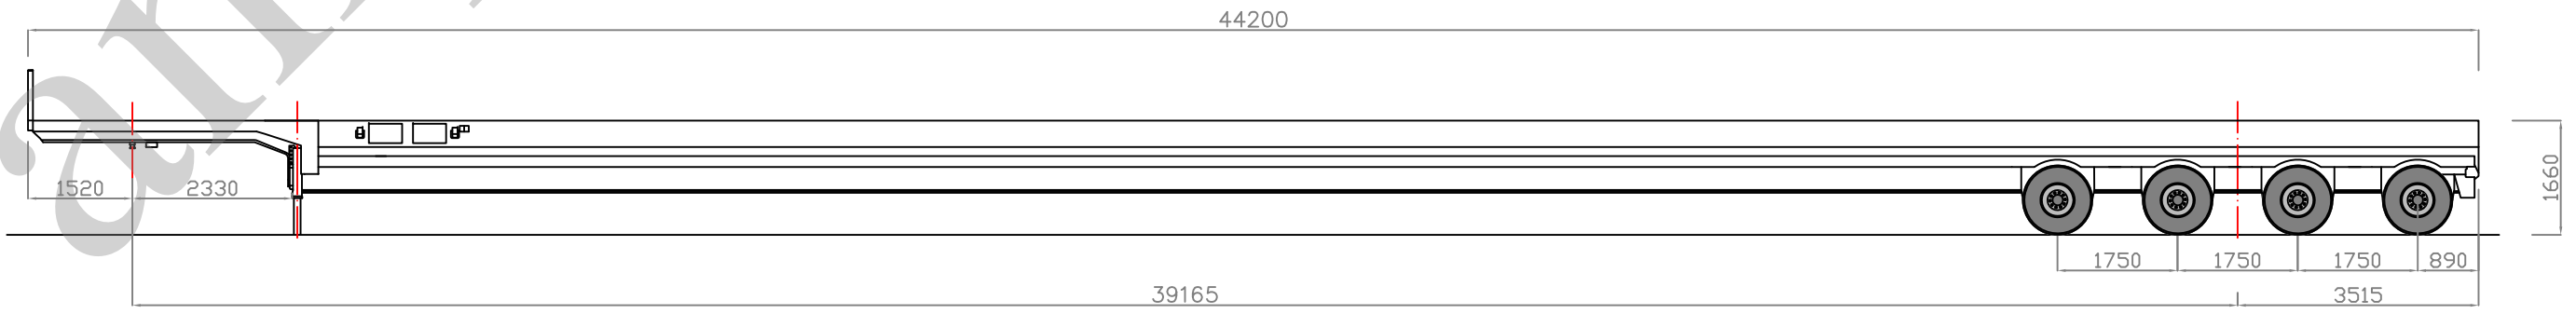

B

C

D

E

F

Nootboom 4-axle flat extendable

Technical note

Manufacturer: Nootboom	Type: Flat extendable
Axes: 4	Tyres: 16
GTM: 65 tons	Payload: 46.52 tons

Dimensions of deck		
Length: 12.80 m - 38.58 m	Width: 2.53 m	Height: 1.66 m

Memo	
Indicative sketch	Random scale
Designed by KI	

1 2 3 4 5 6 7 8